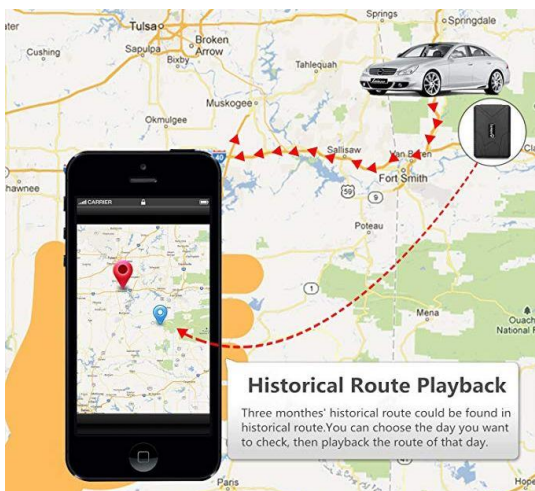

3. Historical Route Playback

The device will save the historical route. Users can play the route on an APP or software. This product can keep 3 months of route information.

The playback follows the route precisely as the route the vehicle took informing you of the stops and duration taken at the stop points.