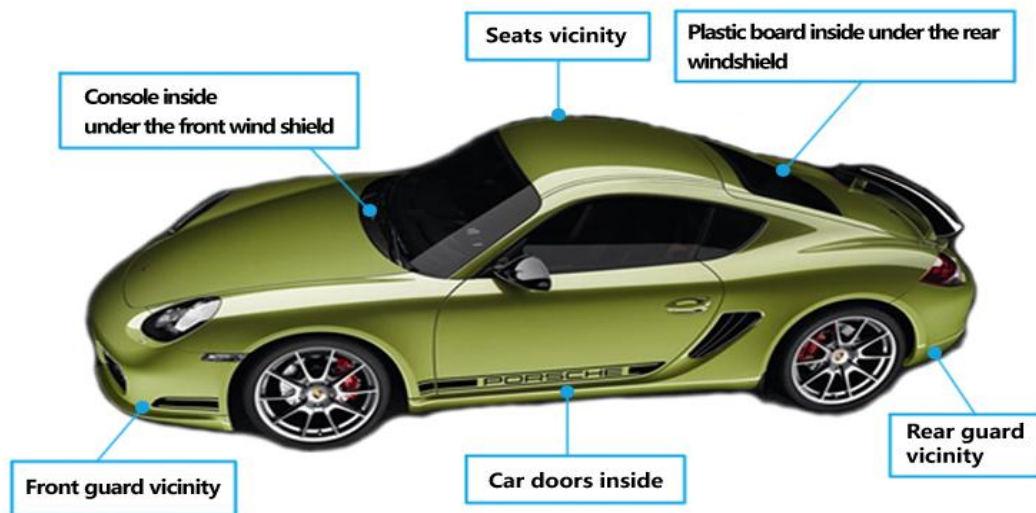

Car's recommended installation position: